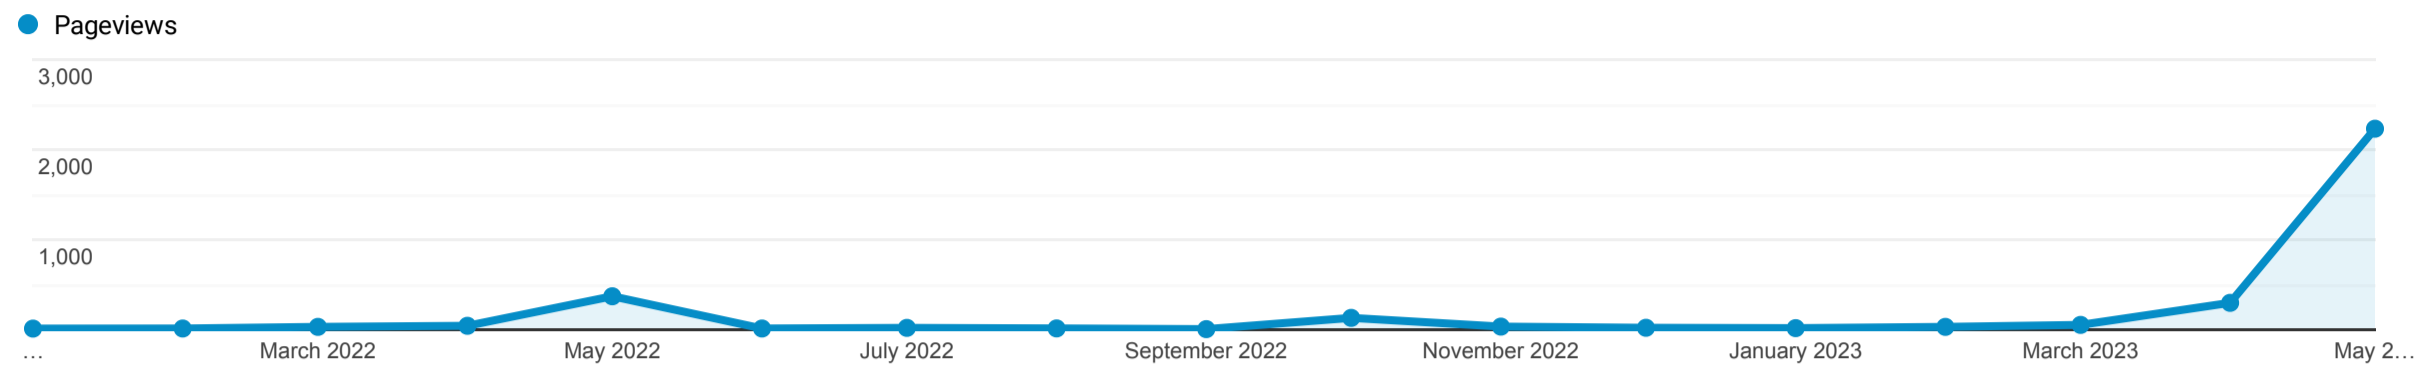

Pages

Jan 1, 2022 - May 31, 2023

All Users
100.00% Pageviews

Explorer

This data was filtered with the following filter expression: **mental**

Page	Pageviews ↓	Unique Pageviews	Avg. Time on Page	Entrances	Bounce Rate	% Exit	Page Value
	3,272 % of Total: 3.57% (91,717)	2,485 % of Total: 4.09% (60,779)	00:01:54 Avg for View: 00:01:06 (73.47%)	1,617 % of Total: 5.32% (30,389)	77.92% Avg for View: 59.88% (30.14%)	53.33% Avg for View: 33.13% (60.96%)	\$0.00 % of Total: 0.00% (0.00)
1. /may-mental-health-month-2023/	500 (15.28%)	316 (12.72%)	00:03:26	242 (14.97%)	79.34%	53.00%	\$0.00 (0.00%)
2. /a-message-from-dr-karl-schwalm-on-mental-health-month-and-childrens-mental-health-awareness-week/	196 (5.99%)	161 (6.48%)	00:02:18	142 (8.78%)	81.69%	69.90%	\$0.00 (0.00%)
3. /the-garrett-county-center-for-behavioral-health-supports-mental-health-month/	148 (4.52%)	112 (4.51%)	00:01:35	80 (4.95%)	82.50%	56.76%	\$0.00 (0.00%)
4. /wellspring-family-medicine-participates-in-mental-health-awareness-month/	142 (4.34%)	108 (4.35%)	00:00:55	82 (5.07%)	78.05%	56.34%	\$0.00 (0.00%)
5. /garrett-county-health-departments-personal-health-unit-supports-mental-health-month-and-childrens-mental-health-awareness-week/	133 (4.06%)	101 (4.06%)	00:01:24	64 (3.96%)	76.56%	58.65%	\$0.00 (0.00%)
6. /garrett-county-health-departments-home-health-unit-supports-mental-health-month-and-childrens-mental-health-awareness-week/	128 (3.91%)	111 (4.47%)	00:01:03	93 (5.75%)	89.25%	77.34%	\$0.00 (0.00%)
7. /may-is-mental-health-month/	127 (3.88%)	88 (3.54%)	00:02:56	49 (3.03%)	67.35%	47.24%	\$0.00 (0.00%)
8. /may-mental-health-month-2022/	111 (3.39%)	96 (3.86%)	00:01:05	19 (1.18%)	84.21%	27.03%	\$0.00 (0.00%)
9. /garrett-county-health-planning-council-local-health-improvement-coalition-supports-mental-health-month-and-childrens-mental-health-awareness-week/	109 (3.33%)	83 (3.34%)	00:01:11	51 (3.15%)	70.59%	51.38%	\$0.00 (0.00%)
10. /the-garrett-county-health-departments-administrative-unit-supports-mental-health-month-and-childrens-mental-health-awareness-week/	106 (3.24%)	82 (3.30%)	00:01:14	50 (3.09%)	74.00%	50.00%	\$0.00 (0.00%)
11. /recognizing-world-mental-health-day-with-healing-steps/	99 (3.03%)	74 (2.98%)	00:03:02	39 (2.41%)	74.36%	41.41%	\$0.00 (0.00%)
12. /garrett-county-health-departments-aers-unit-adult-evaluation-review-services-supports-mental-health-month-and-childrens-mental-health-awareness-week/	98 (3.00%)	70 (2.82%)	00:01:50	48 (2.97%)	68.75%	51.02%	\$0.00 (0.00%)
13. /may-is-mental-health-month-mentalhealthmay2022/	94 (2.87%)	77 (3.10%)	00:03:08	52 (3.22%)	82.69%	61.70%	\$0.00 (0.00%)
14. /garrett-county-health-departments-health-education-outreach-unit-supports-mental-health-month-and-childrens-mental-health-awareness-week/	91 (2.78%)	68 (2.74%)	00:01:19	36 (2.23%)	75.00%	45.05%	\$0.00 (0.00%)
15. /garrett-county-health-departments-administration-unit-supports-mental-health-month-and-childrens-mental-health-awareness-week/	89 (2.72%)	66 (2.66%)	00:01:35	33 (2.04%)	66.67%	44.94%	\$0.00 (0.00%)
16. /fred-gillian-from-the-garrett-county-behavioral-health-authority-and-local-management-board-showed-their-support-for-mental-health-month-and-childrens-mental-health-awareness-week-at-the-recent-ga/	85 (2.60%)	62 (2.49%)	00:00:55	37 (2.29%)	62.16%	47.06%	\$0.00 (0.00%)
17. /the-garrett-county-dove-center-supports-mental-health-month-and-childrens-mental-health-awareness-week/	84 (2.57%)	62 (2.49%)	00:01:39	31 (1.92%)	64.52%	39.29%	\$0.00 (0.00%)
18. /garrett-county-early-care-programs-support-mental-health-month-and-childrens-mental-health-awareness-week/	81 (2.48%)	59 (2.37%)	00:01:37	31 (1.92%)	74.19%	46.91%	\$0.00 (0.00%)
19. /garrett-regional-medical-center-shows-their-support-for-mental-health-month-and-childrens-mental-health-awareness-week/	78 (2.38%)	62 (2.49%)	00:01:30	43 (2.66%)	79.07%	62.82%	\$0.00 (0.00%)
20. /katie-welch-from-the-garrett-county-health-departments-early-care-unit-shows-her-support-for-mental-health-month-and-childrens-mental-health-awareness-week/	71 (2.17%)	49 (1.97%)	00:00:47	32 (1.98%)	68.75%	46.48%	\$0.00 (0.00%)
21. /garrett-county-commissioner-larry-tichnell-shows-his-support-for-mental-health-month-and-childrens-mental-health-awareness-week/	67 (2.05%)	50 (2.01%)	00:00:31	30 (1.86%)	76.67%	50.75%	\$0.00 (0.00%)
22. /garrett-county-health-departments-wic-unit-supports-mental-health-month-and-childrens-mental-health-awareness-week/	67 (2.05%)	46 (1.85%)	00:02:13	31 (1.92%)	70.97%	50.75%	\$0.00 (0.00%)
23. /paula-dove-from-the-garrett-county-health-departments-administration-unit-shows-her-support-for-mental-health-month-and-childrens-mental-health-awareness-week/	67 (2.05%)	49 (1.97%)	00:01:01	29 (1.79%)	62.07%	46.27%	\$0.00 (0.00%)
24. /garrett-county-commissioner-ryan-savage-shows-his-support-for-mental-health-month-and-childrens-mental-health-awareness-week/	64 (1.96%)	44 (1.77%)	00:03:45	30 (1.86%)	66.67%	46.88%	\$0.00 (0.00%)
25. /mental-health-awareness-recognized-hospice/	64 (1.96%)	54 (2.17%)	00:01:33	35 (2.16%)	88.57%	57.81%	\$0.00 (0.00%)
26. /childrens-mental-health-awareness-week-may-3-2022/	61 (1.86%)	48 (1.93%)	00:00:47	31 (1.92%)	74.19%	54.10%	\$0.00 (0.00%)